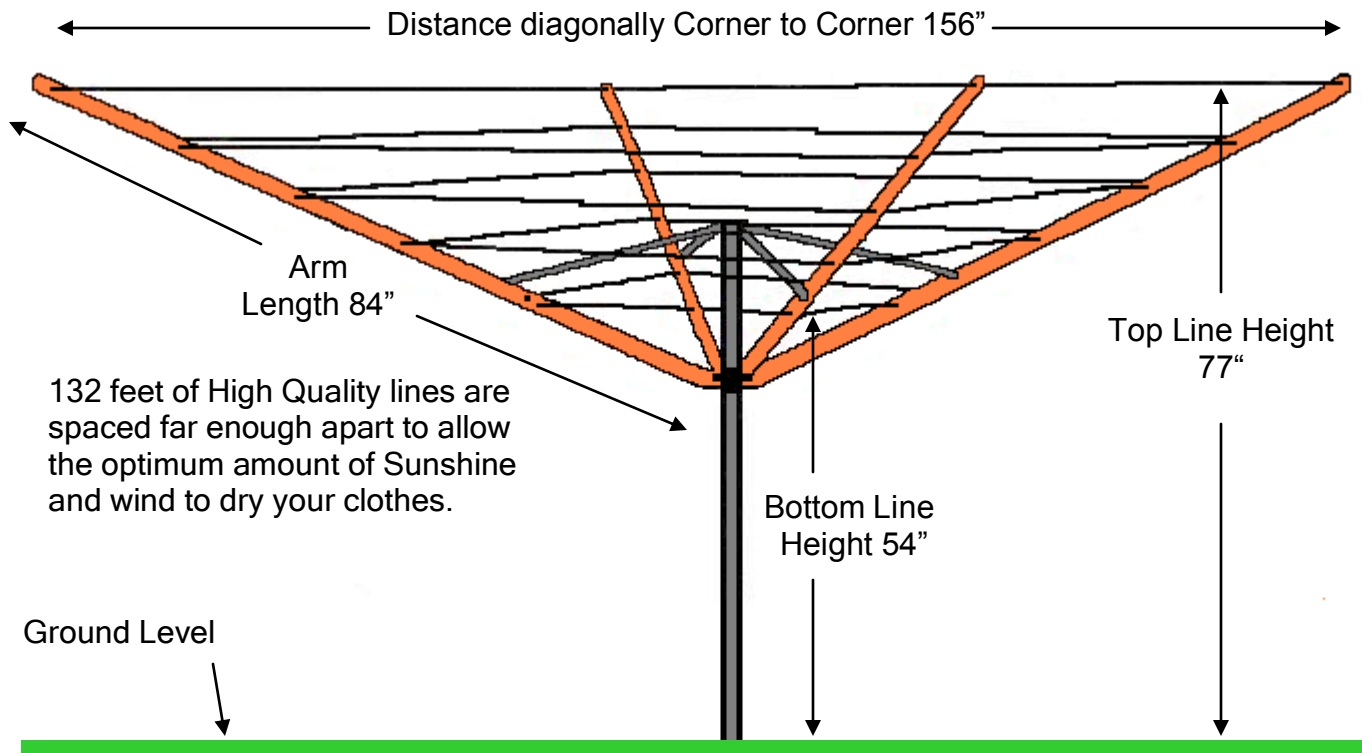

The longest distance between Arms is 107", on the top line, this is long enough to hang king size sheets.

Approximate
Dimensions
in Inches